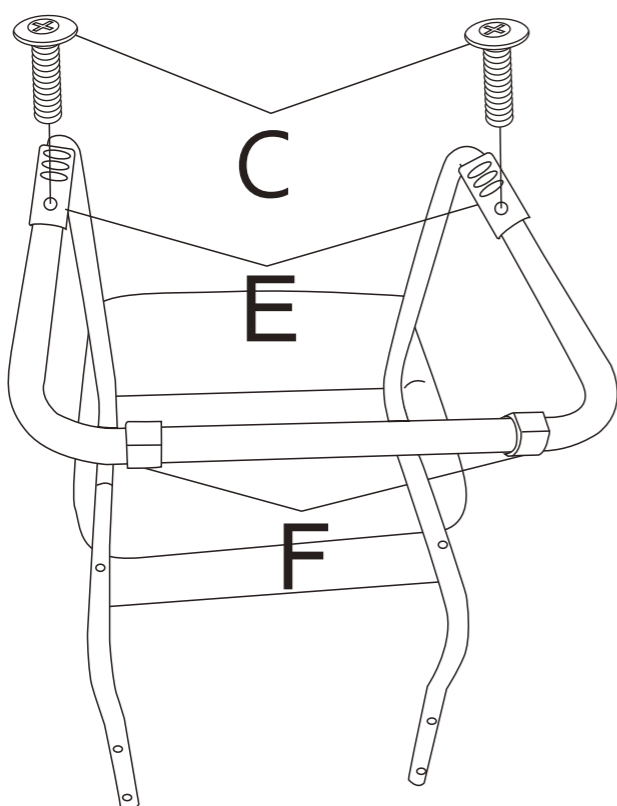

# Silla Lux

1

2

A	 4pcs M6X18mm
B	 8pcs M6X40mm
C	 2pcs M4X12mm
D	 12pcs
E	 2pcs
F	 2pcs
G	
H	